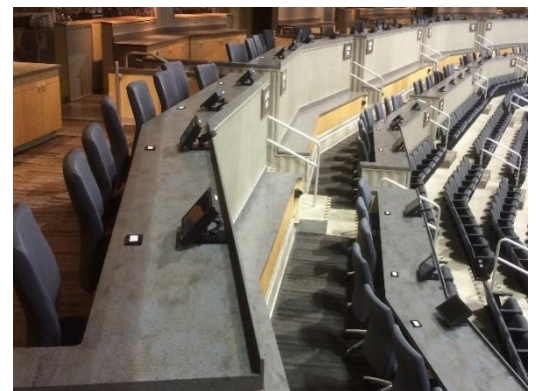

### PEAA MEMBER DISCOUNT OFFER

**\$120.75** - Floor Seats (Reg. \$144.30\*)

**\$68.25** - Sec 101-104/110-113 D+ (Reg. \$87.90\*)

**\$47.25** - Sections 105/109/114/122 (Reg. \$65.10\*)

**\$26.25** - Sections 106-108 (Reg. \$41.25\*) LIMITED AVAILABILITY

\*Regular price to buy online including all fees

[CLICK HERE TO BUY ONLINE](#)

<https://ppgpaintsarena.formstack.com/forms/wweholiday17>

**LIMITED NUMBER OF PREMIUM LOGE BOX SEATS STILL AVAILABLE!**

**\$41.50** - Premium Loge Seats (100 Level)

Loges are a spacious private seating area with cushioned swivel chair seats, countertops and feature in-seat wait service (cost of food not included).

Loges are located between Sections 105-109

**DEADLINE FOR DISCOUNT IS DECEMBER 21**