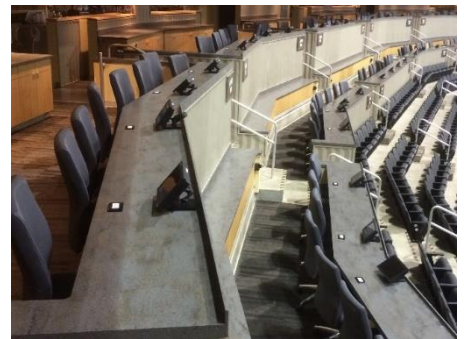

SHANIA NOW

TOUR

Shania Twain

PPG Paints Arena

Tuesday, July 17th 7:30PM

Pittsburgh, PA

PREMIUM LOGE SEATS AVAILABLE

Enjoy the show in style from the comfort of a Loge box! Loges are a spacious private seating area with cushioned swivel chair seats, countertops and feature in-seat wait service (cost of food/beverages not included).

These seats are available to PEAA members through the PPG Paints Arena Group/Premium Sales Department.

Loge Price: \$129.75/seat

Loges are located between Sections 105-109

ONLY A LIMITED NUMBER AVAILABLE, SO CALL TODAY!