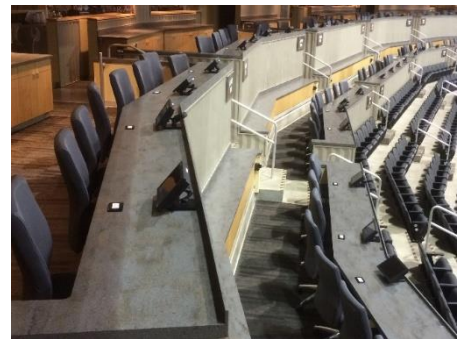

Roger Waters (The Creative Genius of Pink Floyd)

PPG Paints Arena

Pittsburgh, PA

Tuesday, September 19th 2017

**Best seats in the house to
experience a
Roger Waters concert!**

PREMIUM LOGE SEATS AVAILABLE

Enjoy the show in style from the comfort of a Loge box! Loges are a spacious private seating area with cushioned swivel chair seats, countertops and feature in-seat wait service (cost of food not included).

These seats are available to PEAA members and their employees through the PPG Paints Arena Group/Premium Sales Department.

Loge Price: \$215.00/seat

Loges are located between Sections 105-109
ONLY A LIMITED NUMBER AVAILABLE, SO CALL TODAY!