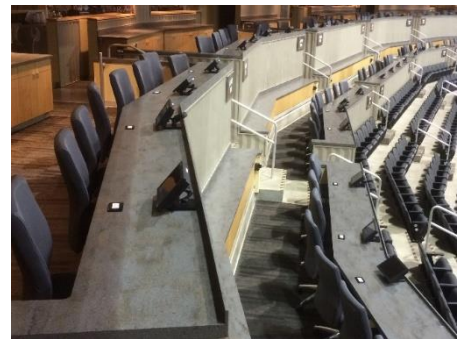

MAROON 5

Maroon 5

PPG Paints Arena

Saturday, September 29th 2018 8:00PM

Pittsburgh, PA

PREMIUM LOGE SEATS AVAILABLE

Enjoy the show in style from the comfort of a Loge box! Loges are a spacious private seating area with cushioned swivel chair seats, countertops and feature in-seat wait service (cost of food/beverages not included).

These seats are available to PEAA members through the PPG Paints Arena Group/Premium Sales Department.

Loge Price: \$199.50/seat

Loges are located between Sections 105-109
ONLY A LIMITED NUMBER AVAILABLE, SO CALL TODAY!