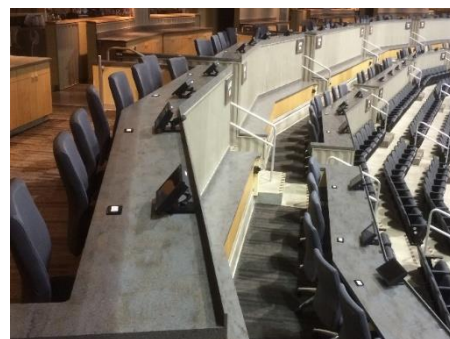

Halsey

PPG Paints Arena

Pittsburgh, PA

Tuesday, October 10th 2017 7PM

PREMIUM LOGE SEATS AVAILABLE

Enjoy the show in style from the comfort of a Loge box! Loges are a spacious private seating area with cushioned swivel chair seats, countertops and feature in-seat wait service (cost of food not included).

These seats are available to PEAA members through the PPG Paints Arena Group/Premium Sales Department.

Loge Price: \$79.50/seat

Loges are located between Sections 105-109

ONLY A LIMITED NUMBER AVAILABLE, SO CALL TODAY!