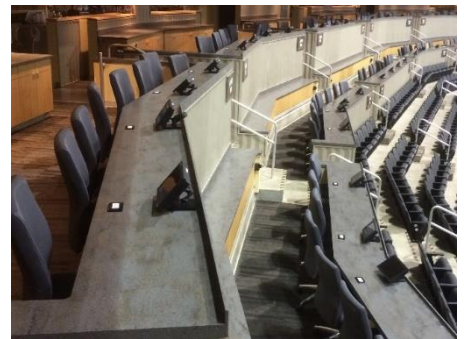

**KATY PERRY**  
**WITNESS**  
*THE TOUR*  
PRESENTED BY xfinity

**Katy Perry**

**PPG Paints Arena**

**Pittsburgh, PA**

**Friday, September 22<sup>nd</sup> 2017 7PM**

**PREMIUM LOGE SEATS AVAILABLE**

Enjoy the show in style from the comfort of a Loge box! Loges are a spacious private seating area with cushioned swivel chair seats, countertops and feature in-seat wait service (cost of food not included).

**These seats are available to PEAA members through the PPG Paints Arena Group/Premium Sales Department.**

**Loge Price: \$199.50/seat**

**Loges are located between Sections 105-109**

**ONLY A LIMITED NUMBER AVAILABLE, SO CALL TODAY!**